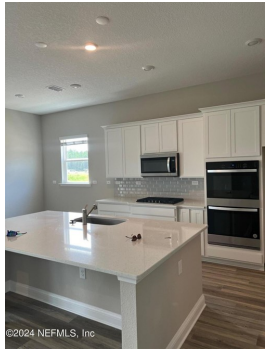

©2024 NEFMLS, Inc